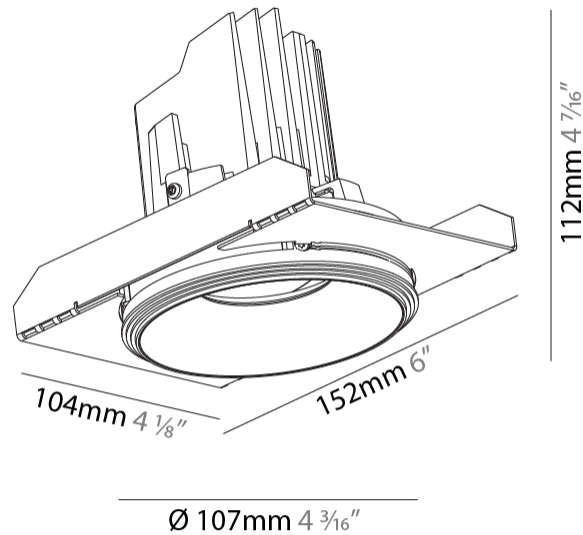

ELECTRICAL

Lamp Type: LED (Zhaga Standard)
Input Wattage (W): 15.5
Total Output Wattage (W): 14.5
Dimming: Tri-Mode (Non-Dimming and Phase Dimming (120Vac only) and 0-10V Dimming)
Driver Included: No
Driver Location: Recessed Housing
Driver Type: Constant Current - Universal
Driver Class: Class 2
Housing: See components
Input Voltage (V): 120 - 277
Constant Current (MA): 500

LED

Number of LEDs: 1
Color Temperature (°K): 2700 / 3000 / 3500 / 4000
Max. Delivered Lumen (lm): 940 / 980 / 1029 / 1050
Nominal Lumen (lm): 1386 / 1438 / 1511 / 1542
CRI: >90 CRI
Efficiency (%): 87.9 / 88.4 / 87.9
Lamp Life (hrs): 50000
Upon Request: RGB-W Tunable White Special Color Temperature Special LED

OPTICAL

Reflector: 20 / 40 / 60
Adjustability: Rotational 355°; Tilt 10°
Upon Request: Special Beam Angles

RATINGS AND CERTIFICATIONS

Zaneen Group Inc. © 2024, T 1800-388-3382, F 416-247-9319, www.zaneen.com
Certified By: Certified for North American Standards
Available for International specifications by adding "INT" at the end of the existing Model #. For assistance on 'custom' specifications, contact zteam@zaneen.com.
IP Rating: IP20
If a conflict occurs to supply the best product, we reserve the right to change specifications or materials without notice. The most recent specification sheets are found at zaneen.com