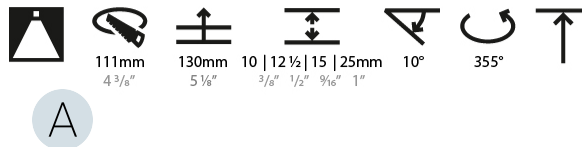

ELECTRICAL

Lamp Type: LED (Zhaga Standard)
Input Wattage (W): 15.5
Total Output Wattage (W): 14.5
Dimming: Tri-Mode (Non-Dimming and Phase Dimming (120Vac only) and 0-10V Dimming)
Driver Included: No
Driver Location: Recessed Housing
Driver Type: Constant Current - Universal
Driver Class: Class 2
Housing: See components
Input Voltage (V): 120 - 277
Constant Current (MA): 500

LED

Number of LEDs: 1
Color Temperature (°K): 2700 / 3000 / 3500 / 4000
Max. Delivered Lumen (lm): 940 / 980 / 1029 / 1050
Nominal Lumen (lm): 1386 / 1438 / 1511 / 1542
CRI: >90 CRI
Efficiency (%): 87.9 / 88.4 / 87.9
Lamp Life (hrs): 50000
Upon Request: RGB-W Tunable White Special Color Temperature Special LED

OPTICAL

Reflector: 20 / 40 / 60
Adjustability: Rotational 355°; Tilt 10°
Upon Request: Special Beam Angles

RATINGS AND CERTIFICATIONS

Zaneen Group Inc. © 2024, T 1800-388-3382, F 416-247-9319, www.zaneen.com
Certified By: Certified for North American Standards
Available for International specifications by adding "INT" at the end of the existing Model #. For assistance on 'custom' specifications, contact zteam@zaneen.com.
IP Rating: IP20
If a conflict occurs to supply the best product, we reserve the right to change specifications or materials without notice. The most recent specification sheets are found at zaneen.com