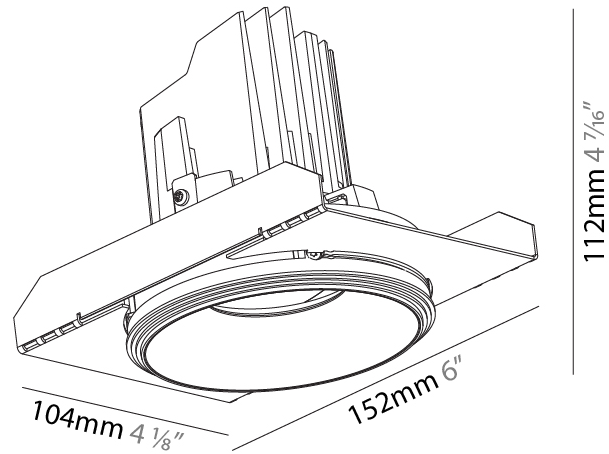

ELECTRICAL

Lamp Type: LED (Zhaga Standard)
Input Wattage (W): 13.2 / 16.5
Total Output Wattage (W): 12.1 / 14.7
Dimming: Tri-Mode (Non-Dimming and Phase Dimming (120Vac only) and 0-10V Dimming)
Driver Included: No
Driver Location: Recessed Housing
Driver Type: Constant Current - Universal
Driver Class: Class 2
Housing: See components
Input Voltage (V): 120 - 277
Constant Current (MA): 350

LED

Number of LEDs: 1
Color Temperature (°K): 2700 / 3000 / 3500 / 4000
Max. Delivered Lumen (lm): 850 / 950 / 1019 / 1040
Nominal Lumen (lm): 960 / 1070 / 1156 / 1180
CRI: >90 CRI
Efficiency (%): 88.5
Lamp Life (hrs): 50000
Upon Request: RGB-W Tunable White Special Color Temperature Special LED

OPTICAL

Reflector°: 10
Adjustability: Rotational 355°; Tilt 10°
Upon Request: Special Beam Angles

RATINGS AND CERTIFICATIONS

Zaneen Group Inc. © 2024, T 1800-388-3382, F 416-247-9319, www.zaneen.com
Certified By: Certified for North American Standards
Available for International specifications by adding "INT" at the end of the existing Model #. For assistance on 'custom' specifications, contact zteam@zaneen.com.
IP Rating: IP20
If a conflict occurs to supply the best product, we reserve the right to change specifications or materials without notice. The most recent specification sheets are found at zaneen.com

104mm 4 1/8"

152mm 6"

112mm 4 7/16"

Ø 107mm 4 3/16"

111mm 4 3/16"	130mm 5 1/8"	10 | 12 1/2 | 15 | 25mm 3/8" | 1/2" | 9/16" | 1"	10°	355°		
A