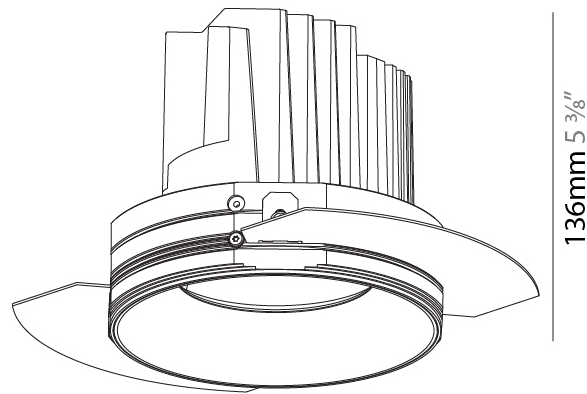

GENERAL

Series: Bioniq
Subseries: Bioniq Round Semi Adjustable
Brand: Prolicht
Division: Architectural
Mounting Type: Trimless
Mounting Location: Ceiling
Subcategory: Downlight

PHYSICAL

Shape: Round
Diameter (mm): 125
Diameter (in): 4 ¹⁵/₁₆
Height (mm): 136
Height (in): 5 ³/₈
Ceiling Thickness (mm): 10 / 12.5 / 15 / 25
Ceiling Thickness (in): 3/8 or 1/2 or 9/16 or 1
Min. Recessing Depth (mm): 150
Min. Recessing Depth (in): 5 ⁷/₈
Light Distribution: Adjustable / Downlight
Fixture Finish: SSR / BKV / CWI / CRY / HAB / LAG / UFT / ITA / RUA / RUR / MIC / FTG / MYG / TWT / LOD / PUS / FRO / FUP / KIA / POP / BLS / SPG / MEY / GOH / GUM / CHC / COM / ABZ / JAG / OBR / MOS / ROR
Fixture Material: Aluminum Die Cast

ELECTRICAL

Lamp Type: LED (Zhaga Standard)
Input Wattage (W): 27.6
Total Output Wattage (W): 25.10
Driver Included: No
Driver Location: Recessed Housing
Input Voltage (V): 120 - 277
Constant Current (MA): 700mA

LED

Number of LEDs: 1
Color Temperature (°K): 2700 / 3000 / 3500 / 4000
Max. Delivered Lumen (lm): 2030 / 2080 / 2186 / 2230
Nominal Lumen (lm): 3210 / 3290 / 3459 / 3530
Efficiency (%): 63.1/61.5/63.2%
Lamp Life (hrs): 50000

OPTICAL

Reflector°: 10, 16, 36

RATINGS AND CERTIFICATIONS

Certified By: Certified for North American Standards
IP rating: IP20

Ø 136mm 5 ³/₈"

140mm 5 1/2"	150mm 5 7/8"	10 | 12 1/2 | 15 | 25mm 3/8" | 1/2" | 9/16" | 1"	10°	355°		
A